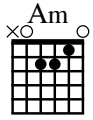

House of the Rising Sun

The Animals

Musical notation for the first system, measures 1-4. The treble clef staff shows a melody in 3/4 time with lyrics: *p i m a m i p i m a m i etc*. The guitar tablature below shows fingerings: 0-2-1-0, 0-1-2-0, 0-1-0, 0-1-0.

Musical notation for the second system, measures 5-8. The treble clef staff shows a melody with a sharp sign on the second measure. The guitar tablature below shows fingerings: 0-2-3, 2-3-2, 3-2-1, 1-1-2.

Musical notation for the third system, measures 9-12. The treble clef staff shows a melody. The guitar tablature below shows fingerings: 0-2-1-0, 0-1-2-0, 0-1-0, 0-1-0.

Musical notation for the fourth system, measures 13-16. The treble clef staff shows a melody with sharp signs on the second, fourth, and sixth measures. The guitar tablature below shows fingerings: 0-1-0, 0-0-1, 0-1-0, 0-0-1.