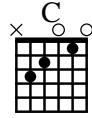

House of the Rising Sun

The Animals

Musical notation for the first system, measures 1-4. The treble clef staff shows a melody in 3/4 time with lyrics: *p i m a m i p i m a m i etc*. The guitar tablature below shows fingerings: 0-2-1-0, 0-1-2-0, 0-1-0, 0-1-0.

Musical notation for the second system, measures 5-8. The treble clef staff shows a melody with a sharp sign on the second measure. The guitar tablature below shows fingerings: 0-2-3, 2-3-2, 3-2-1, 1-1-2.

Musical notation for the third system, measures 9-12. The treble clef staff shows a melody. The guitar tablature below shows fingerings: 0-2-1-0, 0-1-2-0, 0-1-0, 0-1-0.

Musical notation for the fourth system, measures 13-16. The treble clef staff shows a melody with sharp signs on the second, fourth, and sixth measures. The guitar tablature below shows fingerings: 0-1-0, 0-0-1, 0-1-0, 0-0-1.