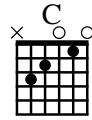

House of the Rising Sun

The Animals

Musical notation for the first system, measures 1-4. The treble clef staff shows a melody in 3/4 time with lyrics: *p i m a m i p i m a m i etc*. The guitar tablature below shows fingerings: 0-2-1-0, 0-1-2-0, 0-1-0, 0-1-0.

Musical notation for the second system, measures 5-8. The treble clef staff shows a melody with a sharp sign on the second measure. The guitar tablature below shows fingerings: 0-2-3, 2-3-2, 3-2-1, 1-1-2.

Musical notation for the third system, measures 9-12. The treble clef staff shows a melody. The guitar tablature below shows fingerings: 0-2-1-0, 0-1-2-0, 0-1-0, 0-1-0.

Musical notation for the fourth system, measures 13-16. The treble clef staff shows a melody with sharp signs on the second, fourth, and sixth measures. The guitar tablature below shows fingerings: 0-1-0, 0-0-1, 0-1-0, 0-0-1.