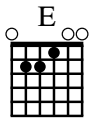

House of the Rising Sun

The Animals

Musical notation for the first system, measures 1-4. The treble clef staff shows a melody in 3/4 time with lyrics: *p i m a m i p i m a m i etc*. The guitar tablature below shows fingerings: 0-2-1-0, 0-1-2-0, 0-1-0, 0-1-0.

Musical notation for the second system, measures 5-8. The treble clef staff shows a melody with a sharp sign on the second measure. The guitar tablature below shows fingerings: 0-2-3, 2-3-2, 3-2-1, 1-1-2.

Musical notation for the third system, measures 9-12. The treble clef staff shows a melody. The guitar tablature below shows fingerings: 0-2-1-0, 0-1-2-0, 0-1-0, 0-1-0.

Musical notation for the fourth system, measures 13-16. The treble clef staff shows a melody with sharp signs on the second, fourth, and sixth measures. The guitar tablature below shows fingerings: 0-1-0, 0-0-1, 0-1-0, 0-0-1.